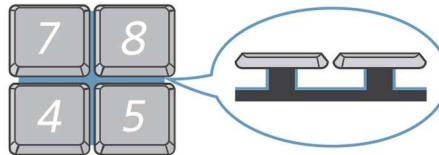

Package Type:
Double Card
Blister (DBL)

DESKTOP TX-1210E

12
DIGITS

Size: 175 x 126 x 30mm / Weight: 172g

- Tax calculation
- Currency conversion
- Stable stroke, "IT-touch" keyboard

IT-touch Keyboard

Without pit between keytops for quick and accurate entry.

Package Type:
Hangable
Box (HB)

DESKTOP WS-1210T

12
DIGITS

Size: 198 x 150 x 38mm / Weight: 238g

- Tax calculation
- Mark-up calculation
- Grand total memory
- Adjustable LCD display
- Stable stroke, "IT-touch" keyboard

Adjustable Display

	Digits	Type	Power Source	Battery	Preset Decimal	Tax Calculation	Currency Conversion	Memory	MU	GT	RV	%±	√	↺	Rounding	00/000	Adjustable / Angle Display	Recycled Content	Wallet Case	Keytops	Size (mm)	Weight (g)
TX-1210E	12	Desktop	Dual Power	CR2032	+43210F	✓	✓	1	✓	✓	-	✓	✓	✓	↕ 5/4 ↕	00	Upright Angle	-	-	Plastic	175 x 126 x 30	172
WS-1210T	12	Desktop	Dual Power	LR44	+4320F	✓	-	1	✓	✓	✓	✓	✓	✓	↕ 5/4 ↕	00	Adjustable	-	-	Plastic	198 x 150 x 38	238