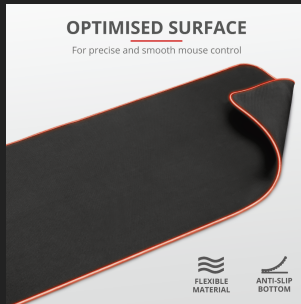

CHARACTERISTICS

Size (XS-XXXL)	XXL
-----------------------	-----

MATERIALS

Material bottom	Rubber	Material topside	Polyester
------------------------	--------	-------------------------	-----------

LIGHTING

Backlight	True
------------------	------

COMPATIBILITY

Supported sensor type	Laser, optical
------------------------------	----------------

FEATURES

Anti-skid	True	Two-sided	False
Roll-up	True	Wrist support	False
Edges	Illuminated		

PRODUCT VISUAL 1

PRODUCT PICTORIAL 1

PRODUCT PICTORIAL 2

PRODUCT PICTORIAL 3

PRODUCT ESHOT 1

LIFESTYLE VISUAL 1

LIFESTYLE VISUAL 2

PRODUCT TOP 1