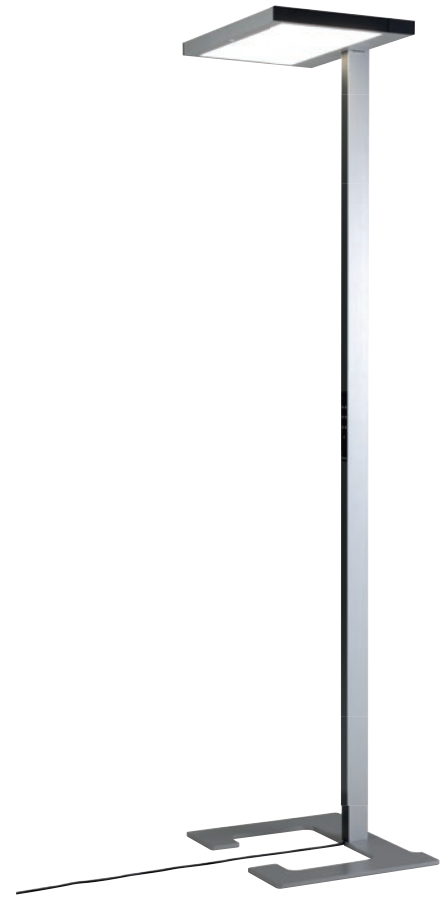

TECHNICAL VIEW