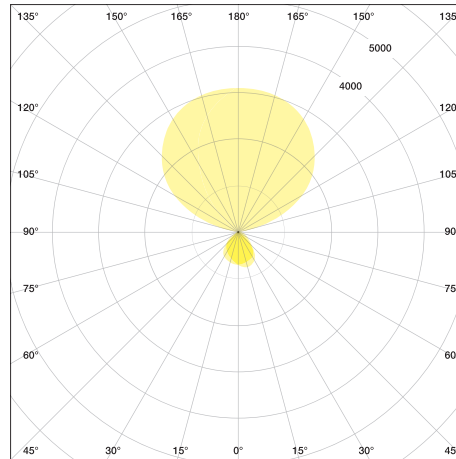

Free download at www.luctra.eu

LUCTRA

LUCTRA® is a brand of
DURABLE · Hunke & Jochheim GmbH & Co. KG
Westfalenstraße 77-79 · 58636 Iserlohn
Postfach 1753 · 58634 Iserlohn
Tel.: +49 23 71 6624 45
info@luctra.eu · www.luctra.eu