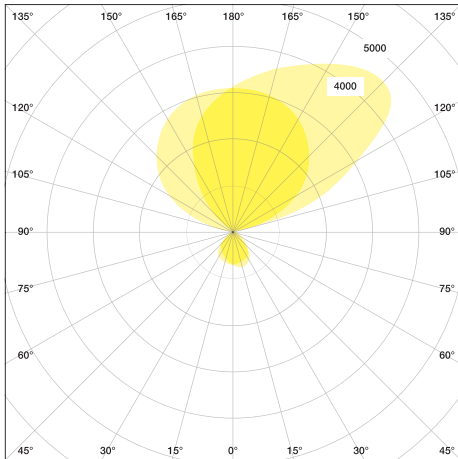

LIGHT DISTRIBUTION CURVE

VITAWORK®

VITAWORK®