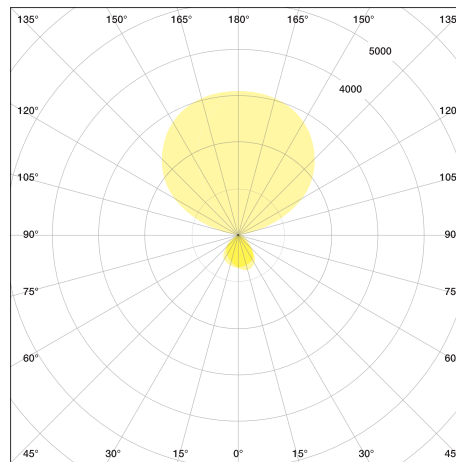

Free download at www.luctra.eu

||| LUCTRA

LUCTRA® is a brand of
DURABLE · Hunke & Jochheim GmbH & Co. KG
Westfalenstraße 77-79 · 58636 Iserlohn
Postfach 1753 · 58634 Iserlohn
Tel.: +49 23 71 6624 45
info@luctra.eu · www.luctra.eu