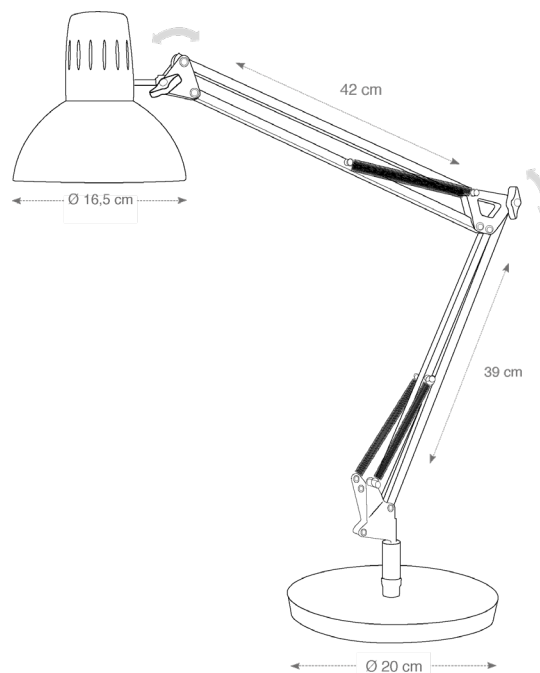

Clamp for fixing on a desk or wall

Switch on the cable

ARCHI BC

ARCHI N

Compatible with FLUO or 7W LED bulbs for quality lighting and reduced energy consumption.

Ergonomic for optimal lighting thanks to its double swivel arm system and articulated head.

### PRODUCT FEATURES

Reference	ARCHI BC
EAN	3129710008797
Materials	Metal
Colors	White
Light source	FLUO ou LED
Product dimensions	Head : Ø 16.5 cm
	Double arm length : 42 + 39 cm
	Base : 3 Kg - Ø 20 cm
	Cable length : 180 cm
Weight : 3,2 Kg	
Bulb type	Compatible with FLUO or LED bulbs (not supplied)
Energy class	According to bulb
Standard	EC
Guarantee	3 years
Origin	French design and development - Manufacturing in PRC

### PACKAGING DIMENSIONS

* sales unit (x1SU) carton	Dim. : 1.47,5 cm x L.30 cm x H.11.5 cm
	Weight : 5,2 Kg
* box master (x2SU)	Dim. : 1.49 cm x L.32 cm x H.25 cm
	Weight : 11 Kg

Quand le beau rejoint l'utile