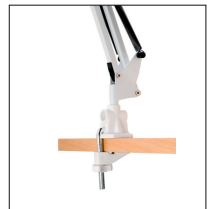

# ARCHI

DESK LAMP

The original ARCHITECT desk lamp, with a classic and timeless style

Double articulated arm for maximum amplitude

Adjustable shade  
Lacquered interior finish

Weighted round base for perfect stability (3kg)

Clamp for fixing on a desk or wall

Switch on the cable

ARCHI BC

ARCHI N

Compatible with FLUO or 7W LED bulbs for quality lighting and reduced energy consumption.

Ergonomic for optimal lighting thanks to its double swivel arm system and articulated head.