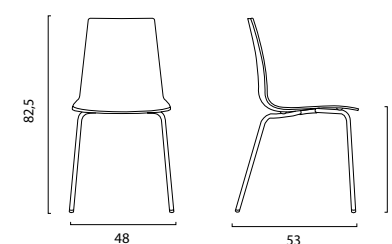

Candy Mat

Sedia in polipropilene
Polypropylene chair

SEDIA CANDY MAT IN POLIPROPILENE.
Gambe in acciaio cromato d. 18x2 mm. Articolo da montare.
POLYPROPYLENE CANDY MAT CHAIR.
Chromed steel (d. 18x2 mm.) chair. Ready to assemble.

DIMENSIONI | DIMENSIONS (cm)

IMPILABILE | STACKABLE

LOGISTICA | LOGISTIC

		PESO WEIGHT (kg)
PZ. CARTONE PCS. BOX	4	5,0
CARTONI PALLET CARTON BOXES PALLET	16	
DIM. CARTONE BOX SIZE (cm)	59 x 55,5 x 50 h	
PZ. PALLET PCS. PALLET	64	
MISURE PALLET PALLET DIM. (cm)	120 x 112 x 215 h	
PZ. BILICO PCS. TRUCK	1.536	
PZ. 40' CTR PCS. 40' CTN	1.280	